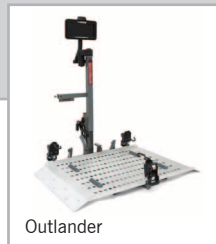

### FEATURES

- Delta tiller with wraparound handles
- Ultra-simple, auto-latching lockup for quick disassembly/reassembly
- Bright, long-lasting LED lights for safety
- Speed adjustable up to 6 mph
- 350 lbs. weight capacity
- Easily accessible tie down points (for transport of unoccupied scooter)
- Front frame-mounted seat post for optimal stability
- Front basket and rearview mirror standard
- Tiller rotation lock permits tiller to be used as a handle during transport

### OPTIONS

- CRS deluxe reclining high-back with headrest and sliders
- Forearm crutch holder
- Cane/crutch holder
- Wishbone crutch holder
- Oxygen tank holder
- Cup holder
- Rear basket
- Safety flag
- Walker holder
- Saddlebag
- Quad cane holder
- Jumbo front basket
- Weather cover

## Pride™ Lifts & Ramps

- Backpacker® Plus
- Outlander
- Silver Boom 300
- Backpacker® MV

Backpacker® Plus

Outlander

These lifts are compatible with the Celebrity® X.

The information contained herein is correct at the time of publication; we reserve the right to alter specifications without prior notice. Speed & range vary with user weight, terrain type, battery charge, battery condition and tire pressure.